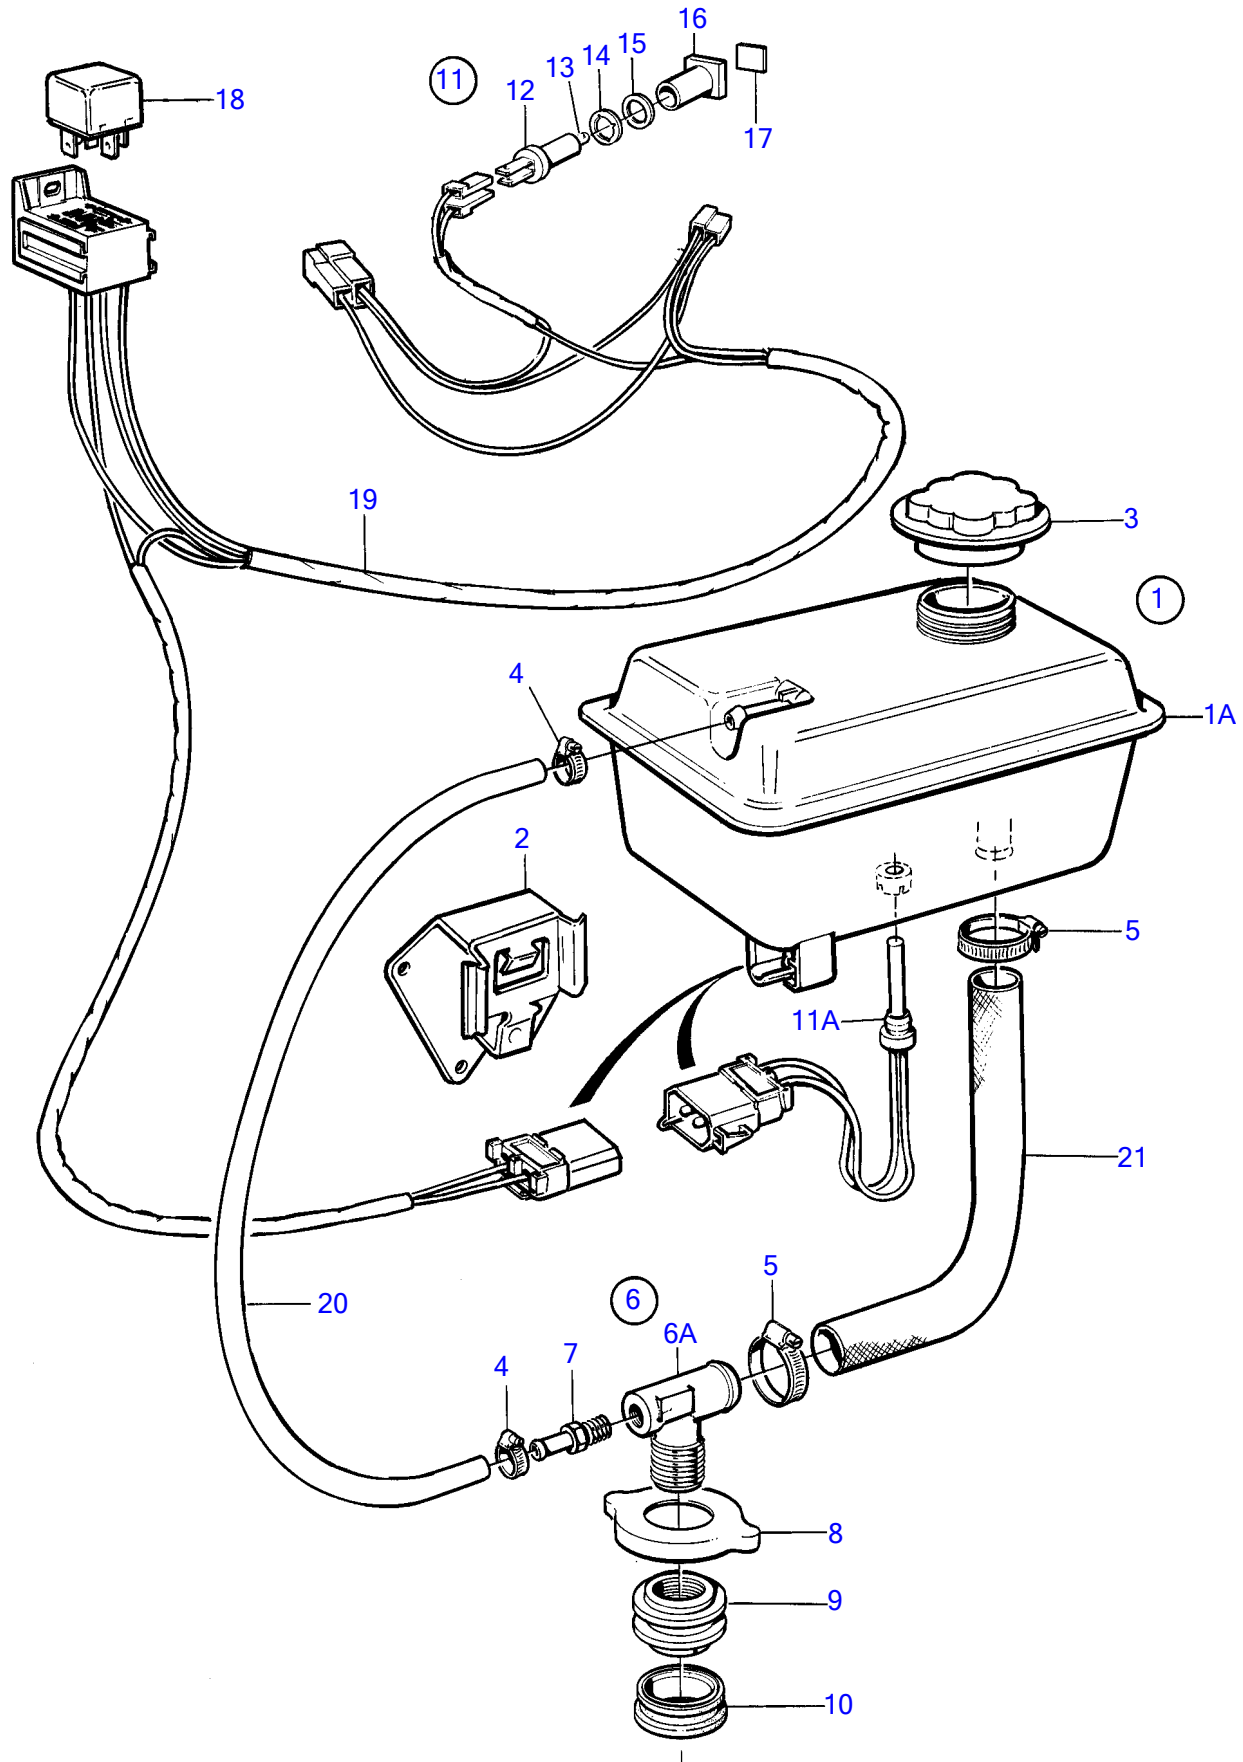

MD2010A, MD2020A, MD2030A, MD2040A

MD2010A, MD2020A, MD2030A, MD2040A

REF	PART NO.	QTY	DESCRIPTION	SEE SEC.	NOTES
1	861745	1	Expansion tank		
1A	861105	1	• Expansion tank		
			• Bulletin P-18-4-4	P-18-4-4-EN	Coolant Recommendations for Gas Engines
			• Bulletin p-26-1-7	p-26-1-7-EN	Coolant Capacity, FWC Gas Engines
2	861393	1	• Bracket		
3	1357775	1	• Pressure cap		75kPa
4	961663	2	• Hose clamp		
5	961666	2	• Hose clamp		
6	861741	1	• Hose connection		
6A	943516	1	• • Elbow nipple		
7	860558	1	• • Hose coupling		
8	861740	1	• • Cardboard tube		
9	861736	1	• • Sealing retainer		
10	1543751	1	• • Sealing ring		
11	(861759)	1	Level guard		Obsolete part
11A	3547710	1	• Level guard		
12	808175	1	• Lamp socket		
13	19923	1	• Bulb		12V, 2W
14	967583	1	• Retainer		
15	829714	1	• Sealing ring		
16	838455	1	• Retainer		
17	(3825092)	1	• Symbol strip		Obsolete part
18	873604	1	• Relay		
19		X	• cables and terminals		See group 30
20	942700	X	Hose		
21	952970	X	Hose		